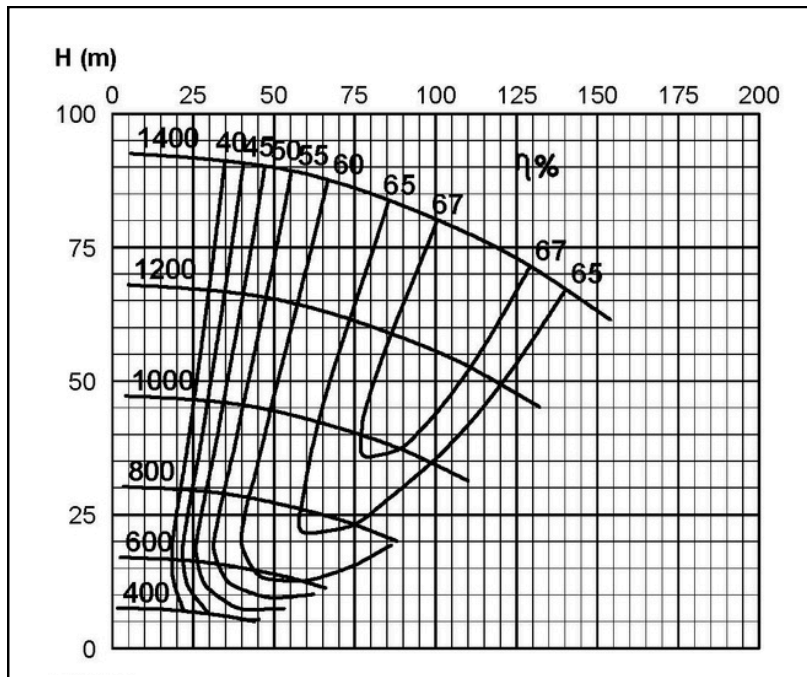

TECHNICAL SPECIFICATIONS

ISP Process Pumps - ISP100-500 (200-100-500)
ISP Impeller 285944 OPEN B24 Z4

Performance Curve - ISP100-500-O-VSL

400 - 1400 rpm

IMPELLER DIA
(mm)
532

RET14339