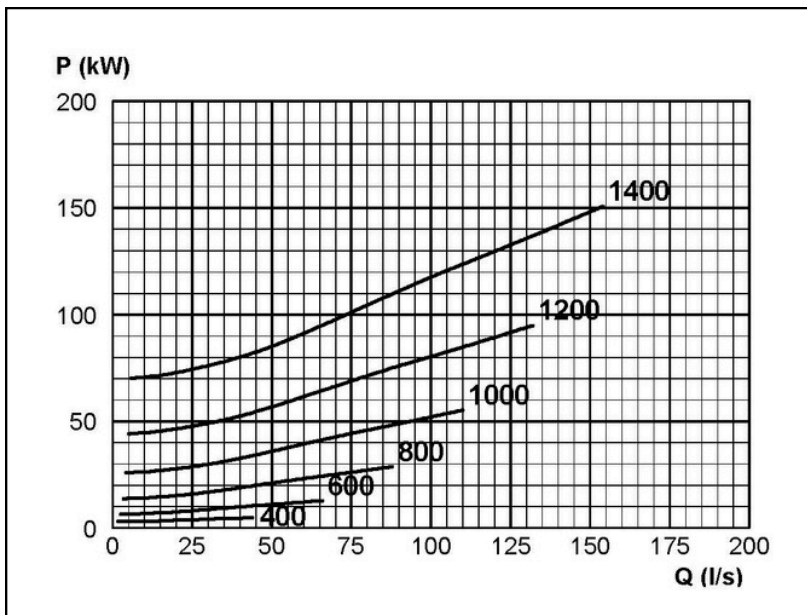

TECHNICAL SPECIFICATIONS

ISP Process Pumps - ISP100-500 (200-100-500)
ISP Impeller 285944 OPEN B24 Z4

Performance Curve - ISP100-500-O-VSL

400 - 1400 rpm

IMPELLER DIA
(mm)
532

RET14339