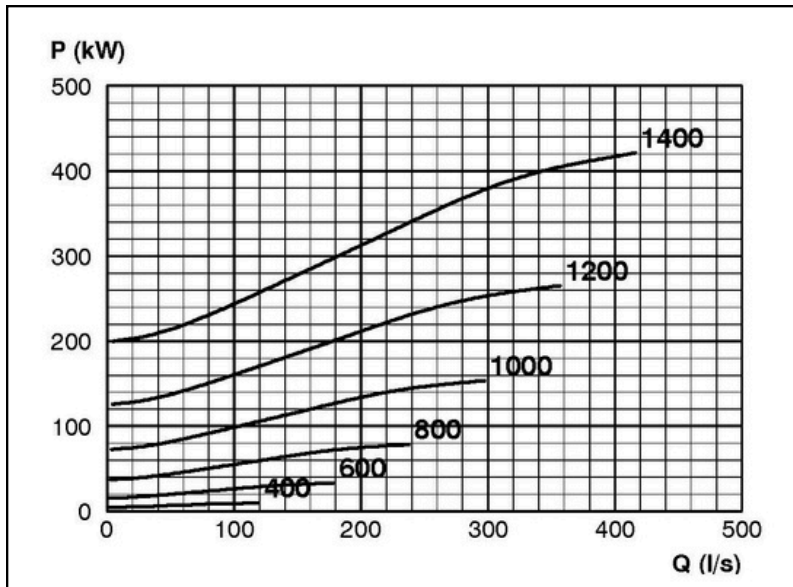

TECHNICAL SPECIFICATIONS

ISP Process Pumps - ISP200-600 (300-200-600)
ISP Impeller 283938 OPEN B46 Z4

Performance Curve - ISP200-600-O-VS

400 - 1400 rpm

IMPELLER DIA
(mm)
625

RET14353