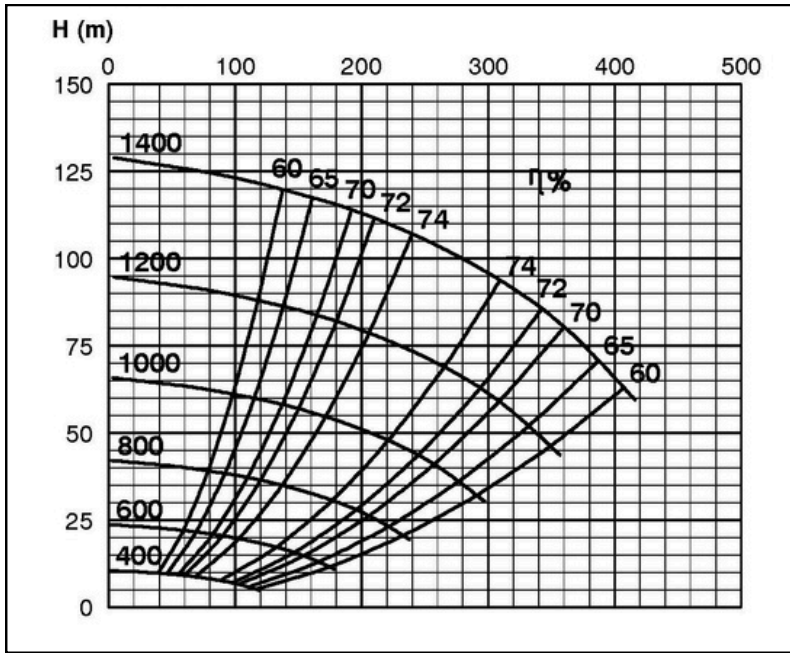

TECHNICAL SPECIFICATIONS

ISP Process Pumps - ISP200-600 (300-200-600)
ISP Impeller 283938 OPEN B46 Z4

Performance Curve - ISP200-600-O-VS

400 - 1400 rpm

IMPELLER DIA
(mm)
625

RET14353