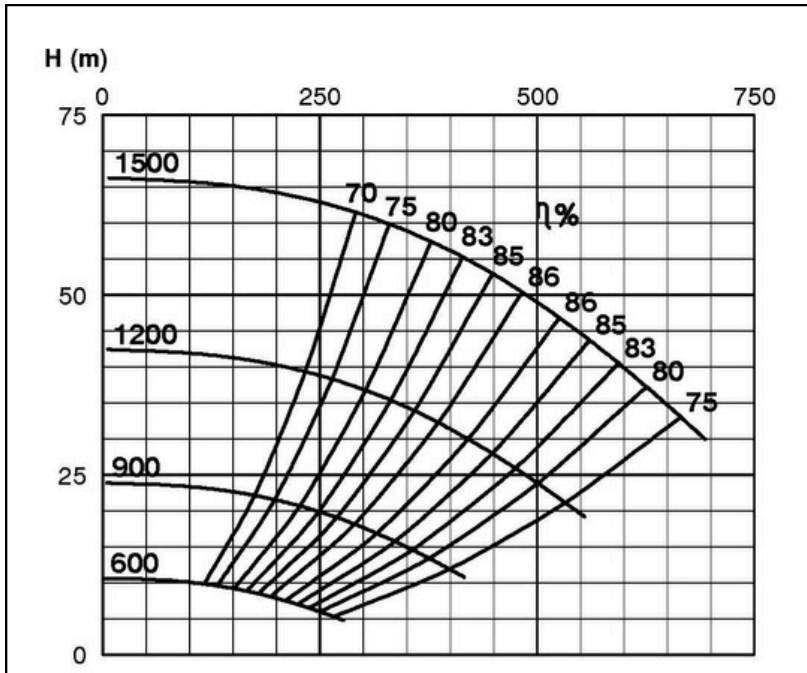

## TECHNICAL SPECIFICATIONS

ISP Process Pumps - ISP300-400 (350-300-400)  
ISP Impeller 283893 OPEN B69 Z6

Performance Curve - ISP300-400-O-VS

600 - 1500 rpm

IMPELLER DIA	
(mm)	deg
456	8

RET14336