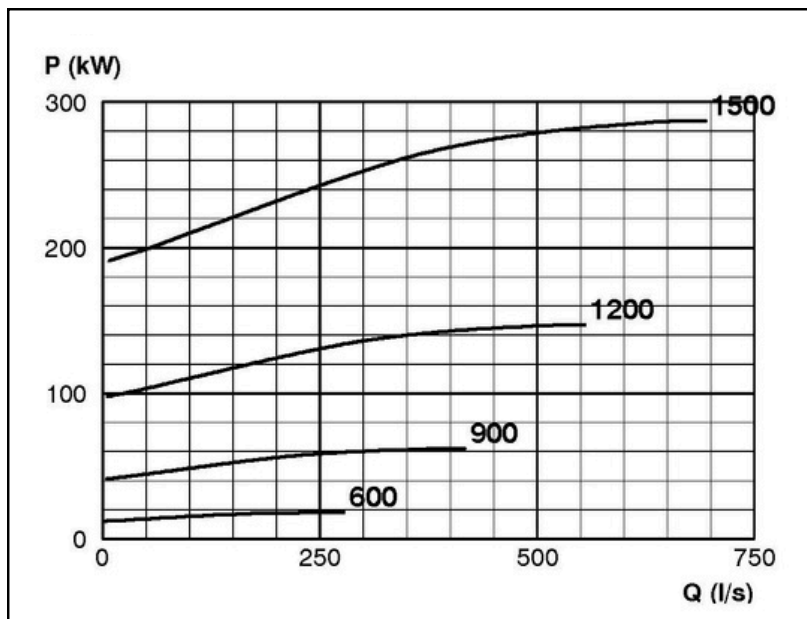

## TECHNICAL SPECIFICATIONS

ISP Process Pumps - ISP300-400 (350-300-400)  
ISP Impeller 283893 OPEN B69 Z6

Performance Curve - ISP300-400-O-VS

600 - 1500 rpm

IMPELLER DIA	
(mm)	deg
456	8

RET14336