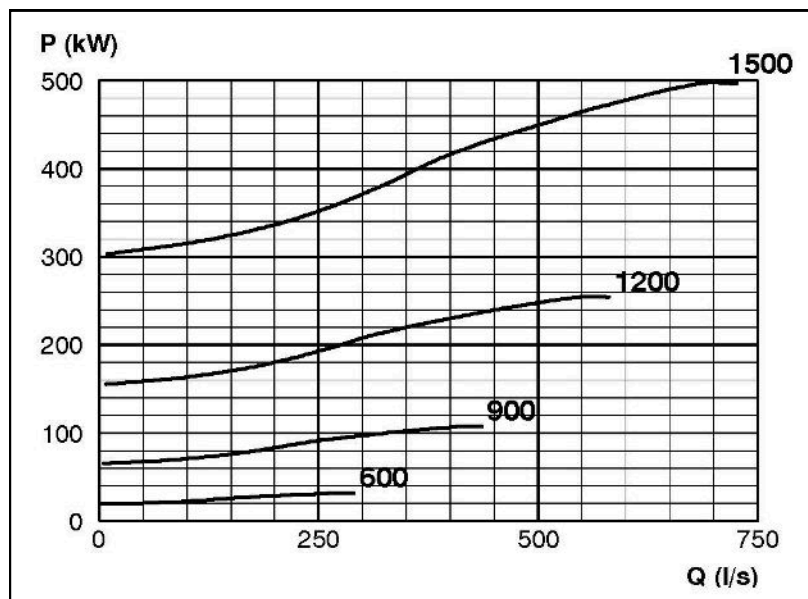

TECHNICAL SPECIFICATIONS

ISP Process Pumps - ISP300-500 (350-300-500)
ISP Impeller 283899 OPEN B64 Z5

Performance Curve - ISP300-500-O-VSH

600 - 1500 rpm

IMPELLER DIA
(mm)
530

RET14348