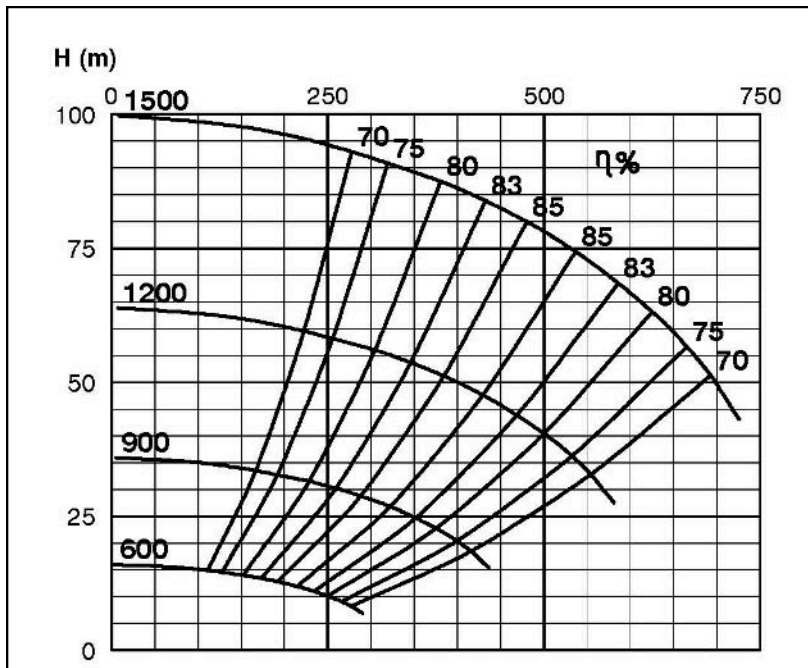

TECHNICAL SPECIFICATIONS

ISP Process Pumps - ISP300-500 (350-300-500)
ISP Impeller 283899 OPEN B64 Z5

Performance Curve - ISP300-500-O-VSH

600 - 1500 rpm

IMPELLER DIA
(mm)
530

RET14348