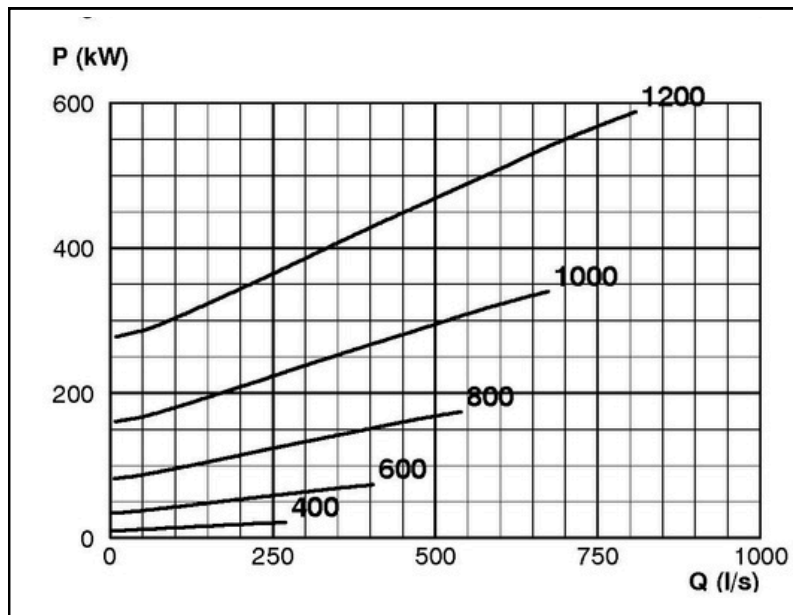

TECHNICAL SPECIFICATIONS

ISP Process Pumps - ISP300-600 (400-300-600)
ISP Impeller 283940 OPEN B67 Z5

Performance Curve - ISP300-600-O-VS

400 - 1200 rpm

IMPELLER DIA
(mm)
625

RET14355