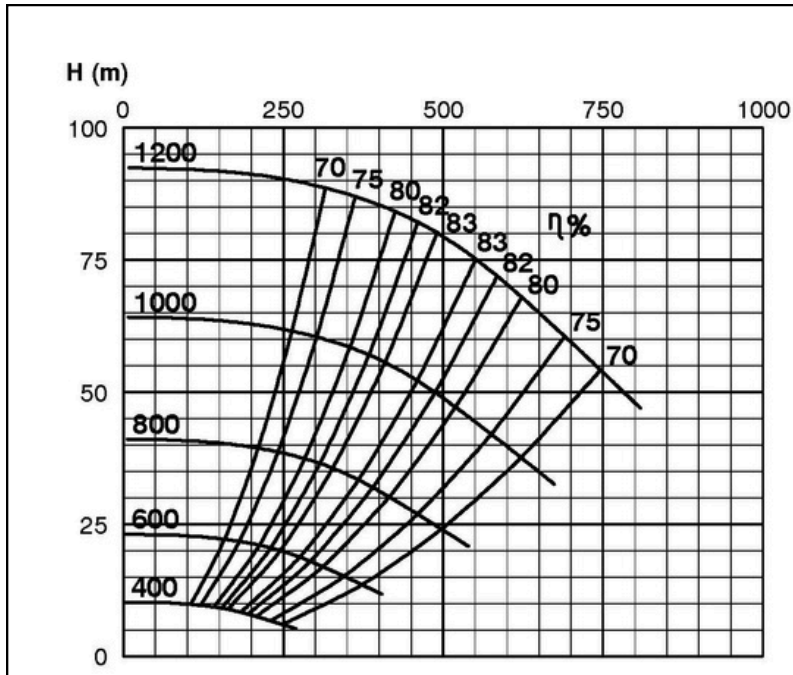

TECHNICAL SPECIFICATIONS

ISP Process Pumps - ISP300-600 (400-300-600)
ISP Impeller 283940 OPEN B67 Z5

Performance Curve - ISP300-600-O-VS

400 - 1200 rpm

IMPELLER DIA
(mm)
625

RET14355