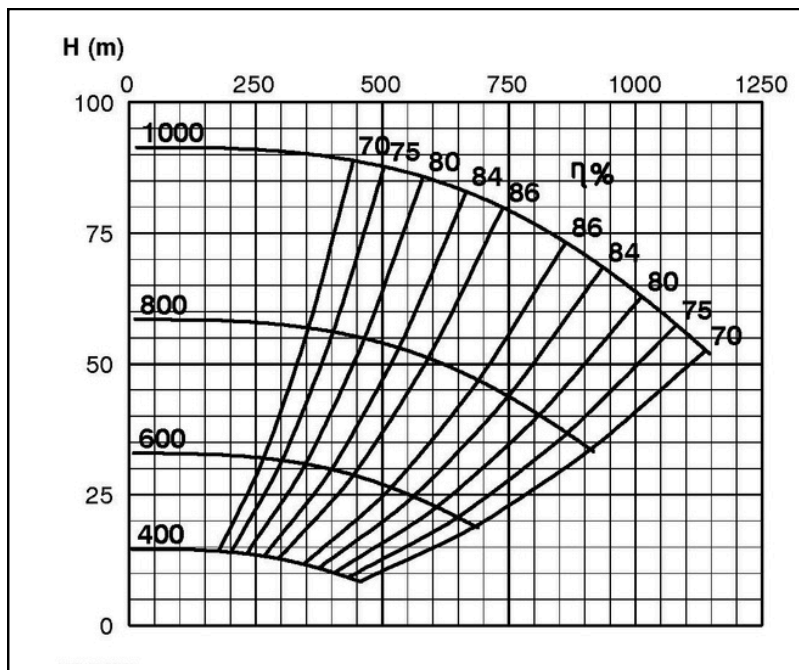

## TECHNICAL SPECIFICATIONS

**Retroc-Fit** Pumps **ISP Process Pumps - ISP400-750 (500-400-750)**  
**ISP Impeller 289035 OPEN B76 Z6**

Performance Curve - ISP400-750-O-VSH

400 - 1000 rpm

IMPELLER DIA
(mm)
750