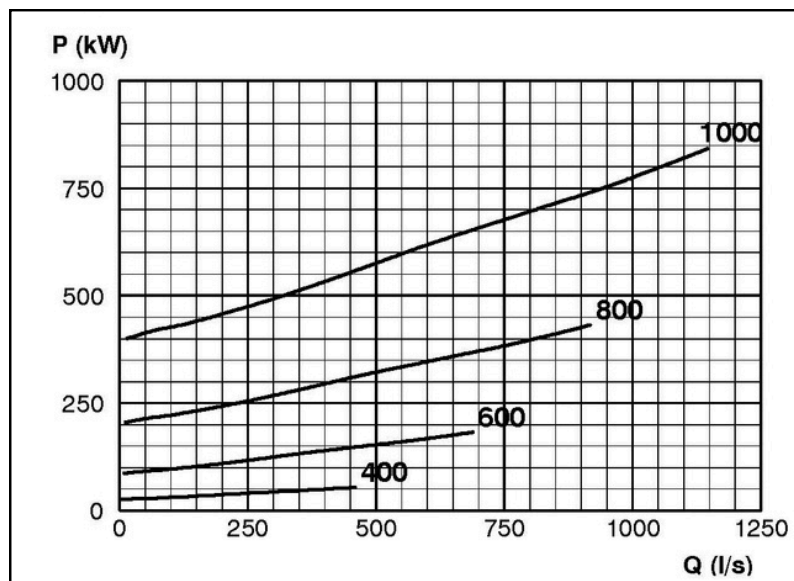

## TECHNICAL SPECIFICATIONS

**Retroc-Fit** Pumps **ISP Process Pumps - ISP400-750 (500-400-750)**  
**ISP Impeller 289035 OPEN B76 Z6**

Performance Curve - ISP400-750-O-VSH

400 - 1000 rpm

IMPELLER DIA
(mm)
750