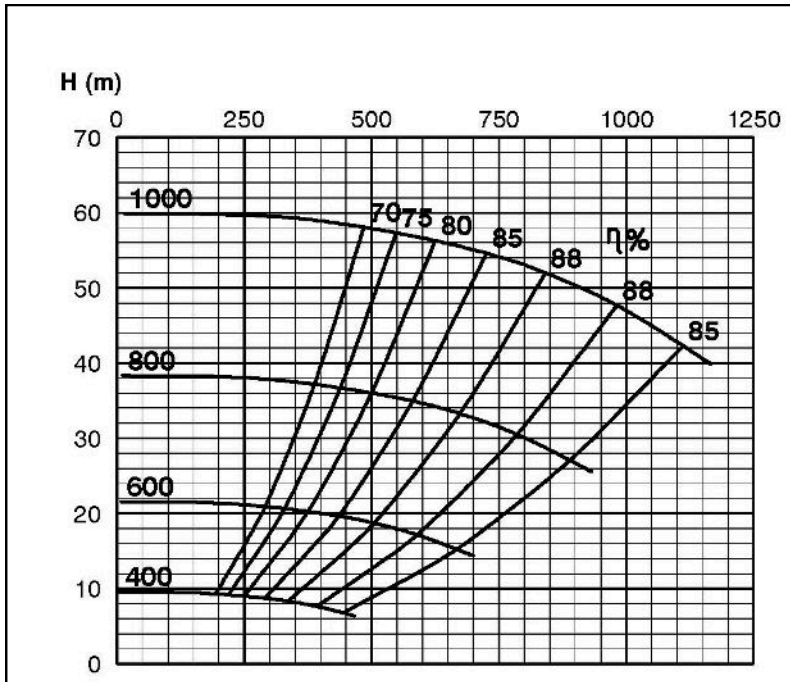

TECHNICAL SPECIFICATIONS

Retroc-Fit Pumps
ISP Process Pumps - ISP500-700 (500-500-700)
ISP Impeller 287984 OPEN B108 Z6

Performance Curve - ISP500-700-O-VSH

400 - 1000 rpm

IMPELLER DIA	
(mm)	deg
700	7

RET14357