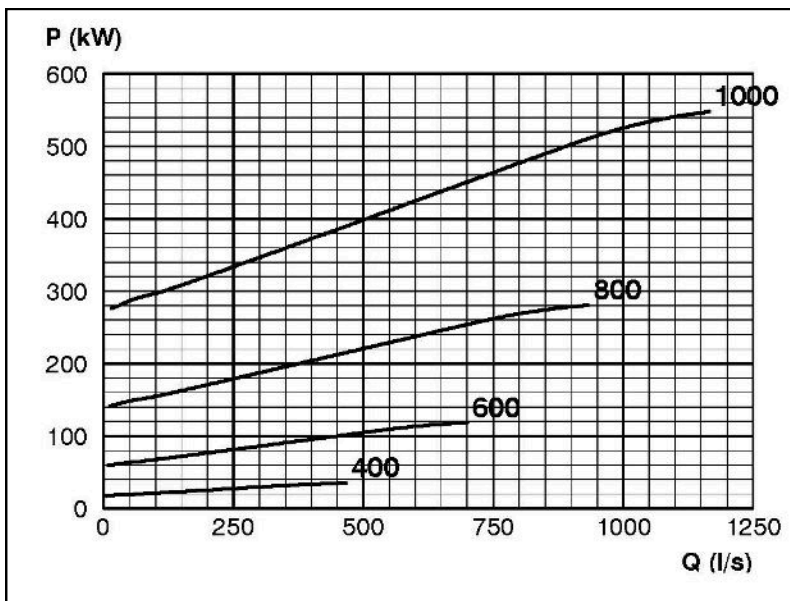

TECHNICAL SPECIFICATIONS

Retroc-Fit Pumps
ISP Process Pumps - ISP500-700 (500-500-700)
ISP Impeller 287984 OPEN B108 Z6

Performance Curve - ISP500-700-O-VSH

400 - 1000 rpm

IMPELLER DIA	
(mm)	deg
700	7

RET14357